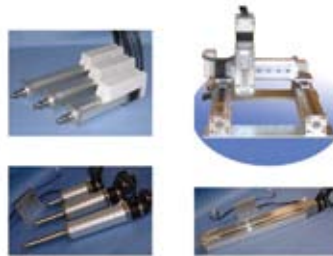

## Hydraulic

- Oilgear pumps and motors
- Continental pumps & valves
- ATOS valves
- Piston, vane & gear pumps
- Directional & proportional valves
- Hydraulic Power Units off-the-shelf or built to order
- Oildyne compact power units
- NuTron hydraulic motors

## Pneumatic

- Valves & valve manifolds
- ISO and NFPA cylinders
- Rodless actuators
- Slides
- Rotary actuators
- Regulators & filters
- Grippers
- Air amplifiers
- Tubing, connectors, & flow controls

## Electromechanical

- Electric cylinders
- Electric rodless actuators
- Digital servo motors
- Belt driven actuators
- Easy to program
- 20 to 2000 lb. force models
- 24 - 72 VDC, 110 - 230 VAC
- Accurate position control
- Great value!