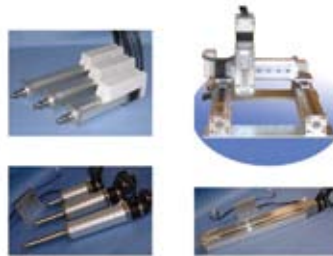

Hydraulic

- Oilgear pumps and motors
- Continental pumps & valves
- ATOS valves
- Piston, vane & gear pumps
- Directional & proportional valves
- Hydraulic Power Units off-the-shelf or built to order
- Oildyne compact power units
- NuTron hydraulic motors

Pneumatic

- Valves & valve manifolds
- ISO and NFPA cylinders
- Rodless actuators
- Slides
- Rotary actuators
- Regulators & filters
- Grippers
- Air amplifiers
- Tubing, connectors, & flow controls

Electromechanical

- Electric cylinders
- Electric rodless actuators
- Digital servo motors
- Belt driven actuators
- Easy to program
- 20 to 2000 lb. force models
- 24 - 72 VDC, 110 - 230 VAC
- Accurate position control
- Great value!

Instrumentation & Accessories

- Testo Emission analyzers
- O2, CO, CO2, NO, NO2, H2S
- Ideal for testing Engines, Furnaces, Boilers, Turbines
- Pre-calibrated sensors
- Thermal imagers, 0.1° C
- 33 Hz for dynamic imaging
- Digital video boroscopes