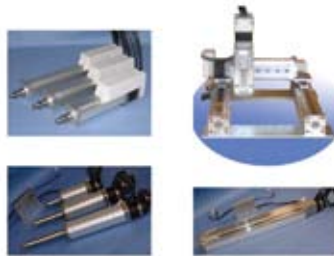

Pneumatic

- Valves & valve manifolds
- ISO and NFPA cylinders
- Rodless actuators
- Slides
- Rotary actuators
- Regulators & filters
- Grippers
- Air amplifiers
- Tubing, connectors, & flow controls

Electromechanical

- Electric cylinders
- Electric rodless actuators
- Digital servo motors
- Belt driven actuators
- Easy to program
- 20 to 2000 lb. force.models
- 24 - 72 VDC, 110 - 230 VAC
- Accurate position control
- Absolute encoders
- Great value!

Instrumentation & Accessories

- Testo Emission analyzers
- O2,CO, CO2, NO, NO2, H2S
- Ideal for testing Engines, Furnaces, Boilers, Turbines
- Pre-calibrated sensors
- Thermal imagers, 0.1° C
- 33 Hz for dynamic imaging
- Digital video boroscopes